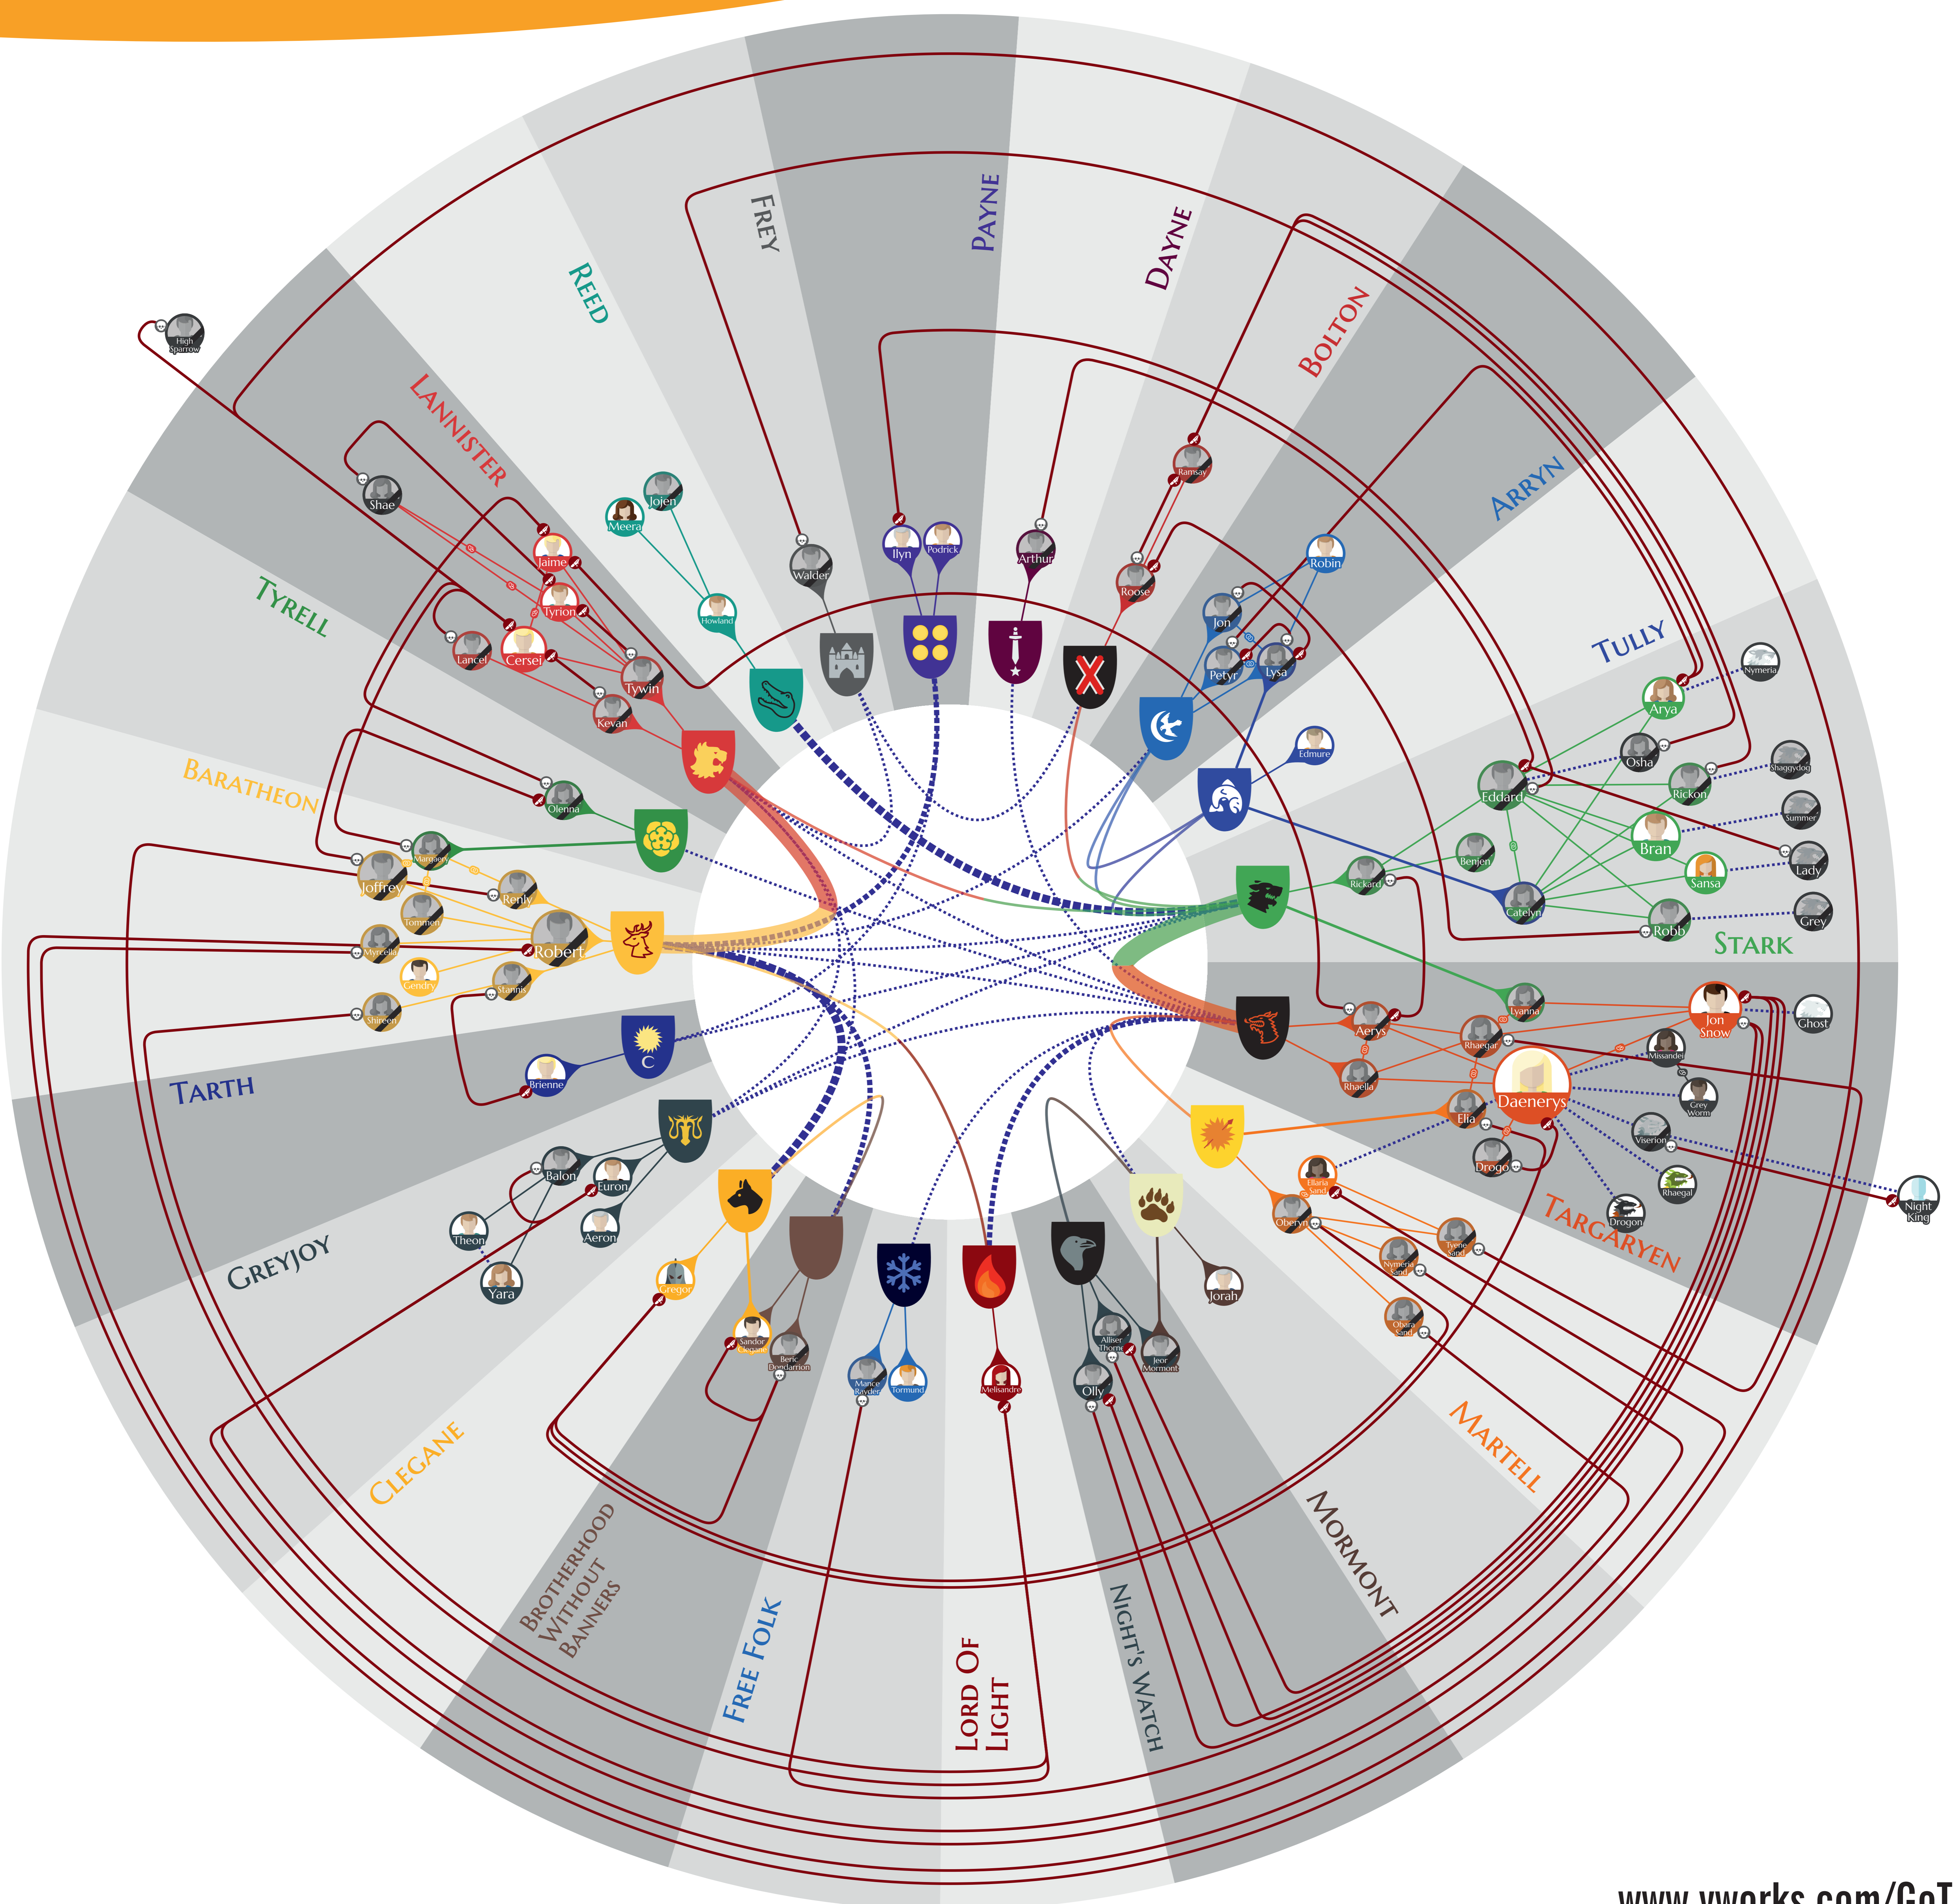

Graph Drawing Contest 2018

Game of Thrones

www.yworks.com/GoT

The graph presents the relationship of the characters of the Game of Thrones TV show. The 84 characters are grouped by their house and drawn on radial layers that depict generations. In a house, solid edges between characters show marriages, love interests, and parenthood. Loyalty and family ties of characters of different houses are condensed into dotted and solid edges between new house nodes in the central circle. Blood-red edges on radial paths in the outskirts show killings.