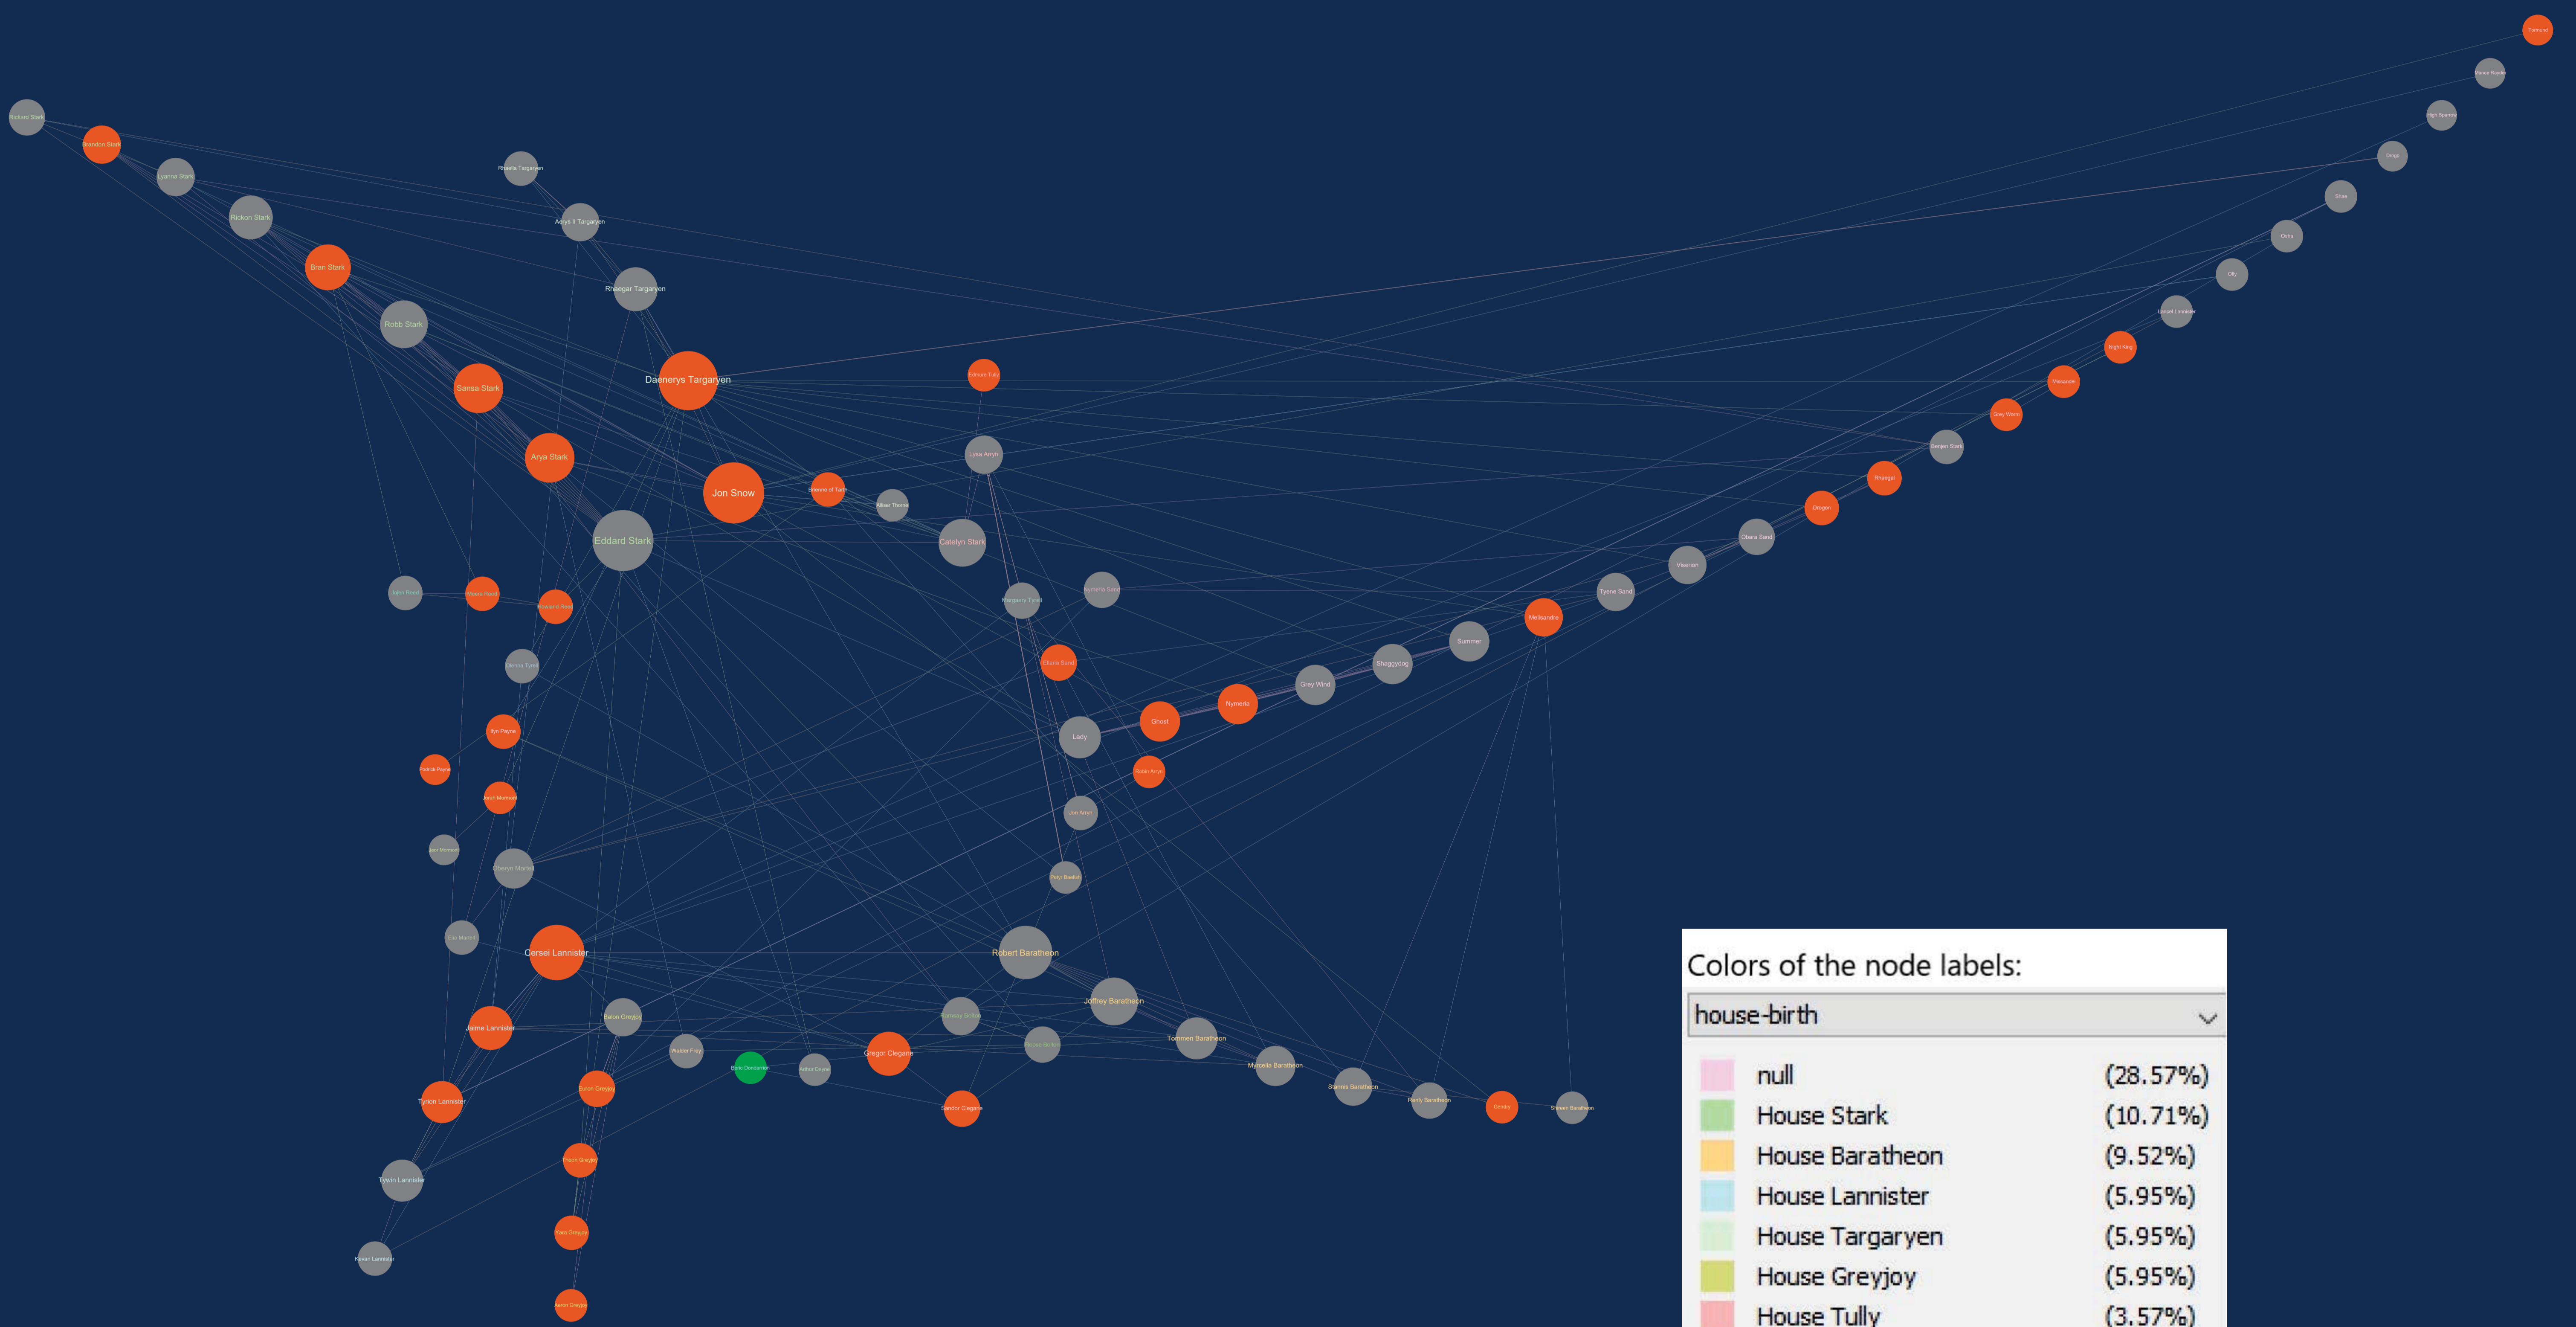

Visualization of Game of Thrones characters Using radial axis layout

Colors of edges:

relation	percentage
sibling	(28.99%)
allegiance	(20.77%)
killed	(17.39%)
father	(16.43%)
mother	(6.76%)
spouse	(6.28%)
lover	(3.38%)

Colors of nodes:

status	percentage
Deceased	(58.33%)
Alive	(40.48%)
Uncertain	(1.19%)

Colors of the node labels:

house-birth	percentage
null	(28.57%)
House Stark	(10.71%)
House Baratheon	(9.52%)
House Lannister	(5.95%)
House Targaryen	(5.95%)
House Greyjoy	(5.95%)
House Tully	(3.57%)
House Reed	(3.57%)
House Martell	(2.38%)
House Payne	(2.38%)
House Clegane	(2.38%)
Sand Snakes	(2.38%)
House Bolton	(2.38%)
House Arryn	(2.38%)
House Mormont	(2.38%)
House Redwyne	(1.19%)
House Dondarrion	(1.19%)
House Tarth	(1.19%)
House Baelish	(1.19%)
House Thorne	(1.19%)
House Frey	(1.19%)
House Tyrell	(1.19%)
House Dayne	(1.19%)