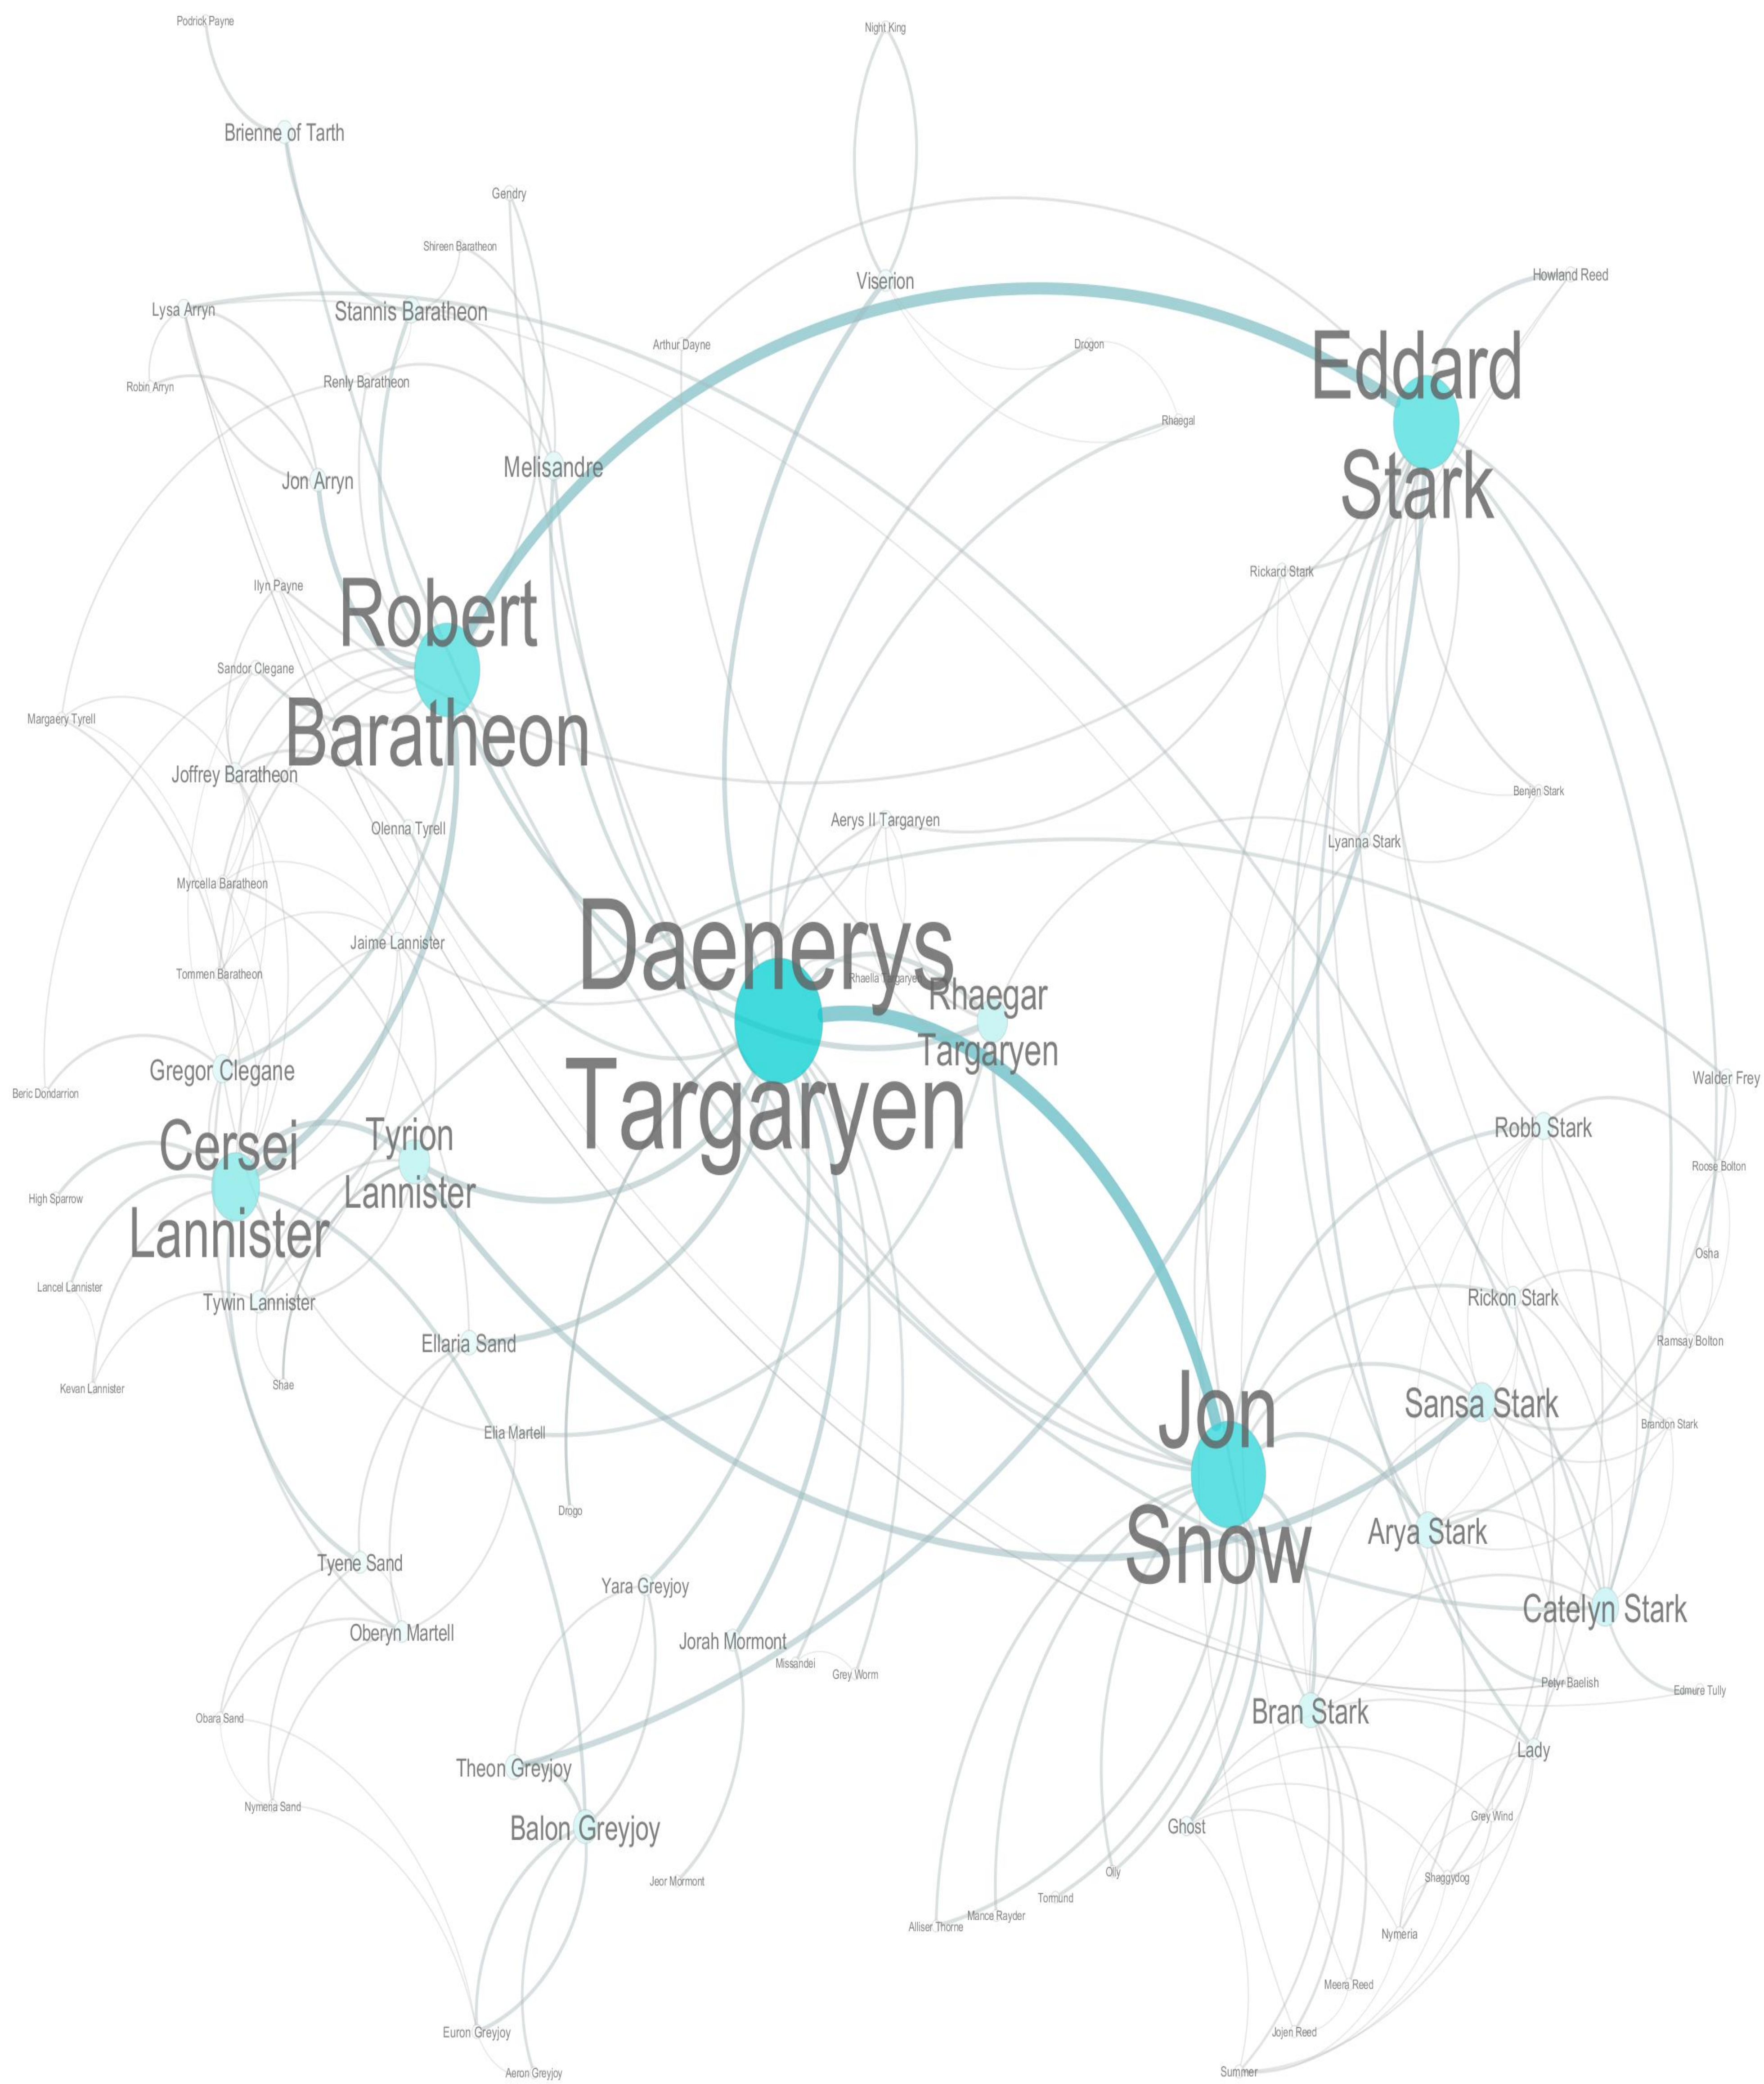

Edge Color (Unselected) Mapping

Edge Color (Unselected)	relation
	allegiance
	father
	killed
	lover
	mother
	sibling
	spouse

Edge Target Arrow Shape Mapping

Edge Target Arrow Shape	relation
	allegiance
	father
	killed
None	lover
	mother
None	sibling
None	spouse

Node Shape Mapping

Node Shape	status
	Alive
	Deceased
	Uncertain

Node Color Mapping

Color is based on the house-birth attribute of nodes

Node Fill Color Mapping

Edge Width Mapping

Node Label Font Size Mapping

Edge Transparency Mapping

Node Size Mapping

Edge Stroke Color (Unselected) Mapping