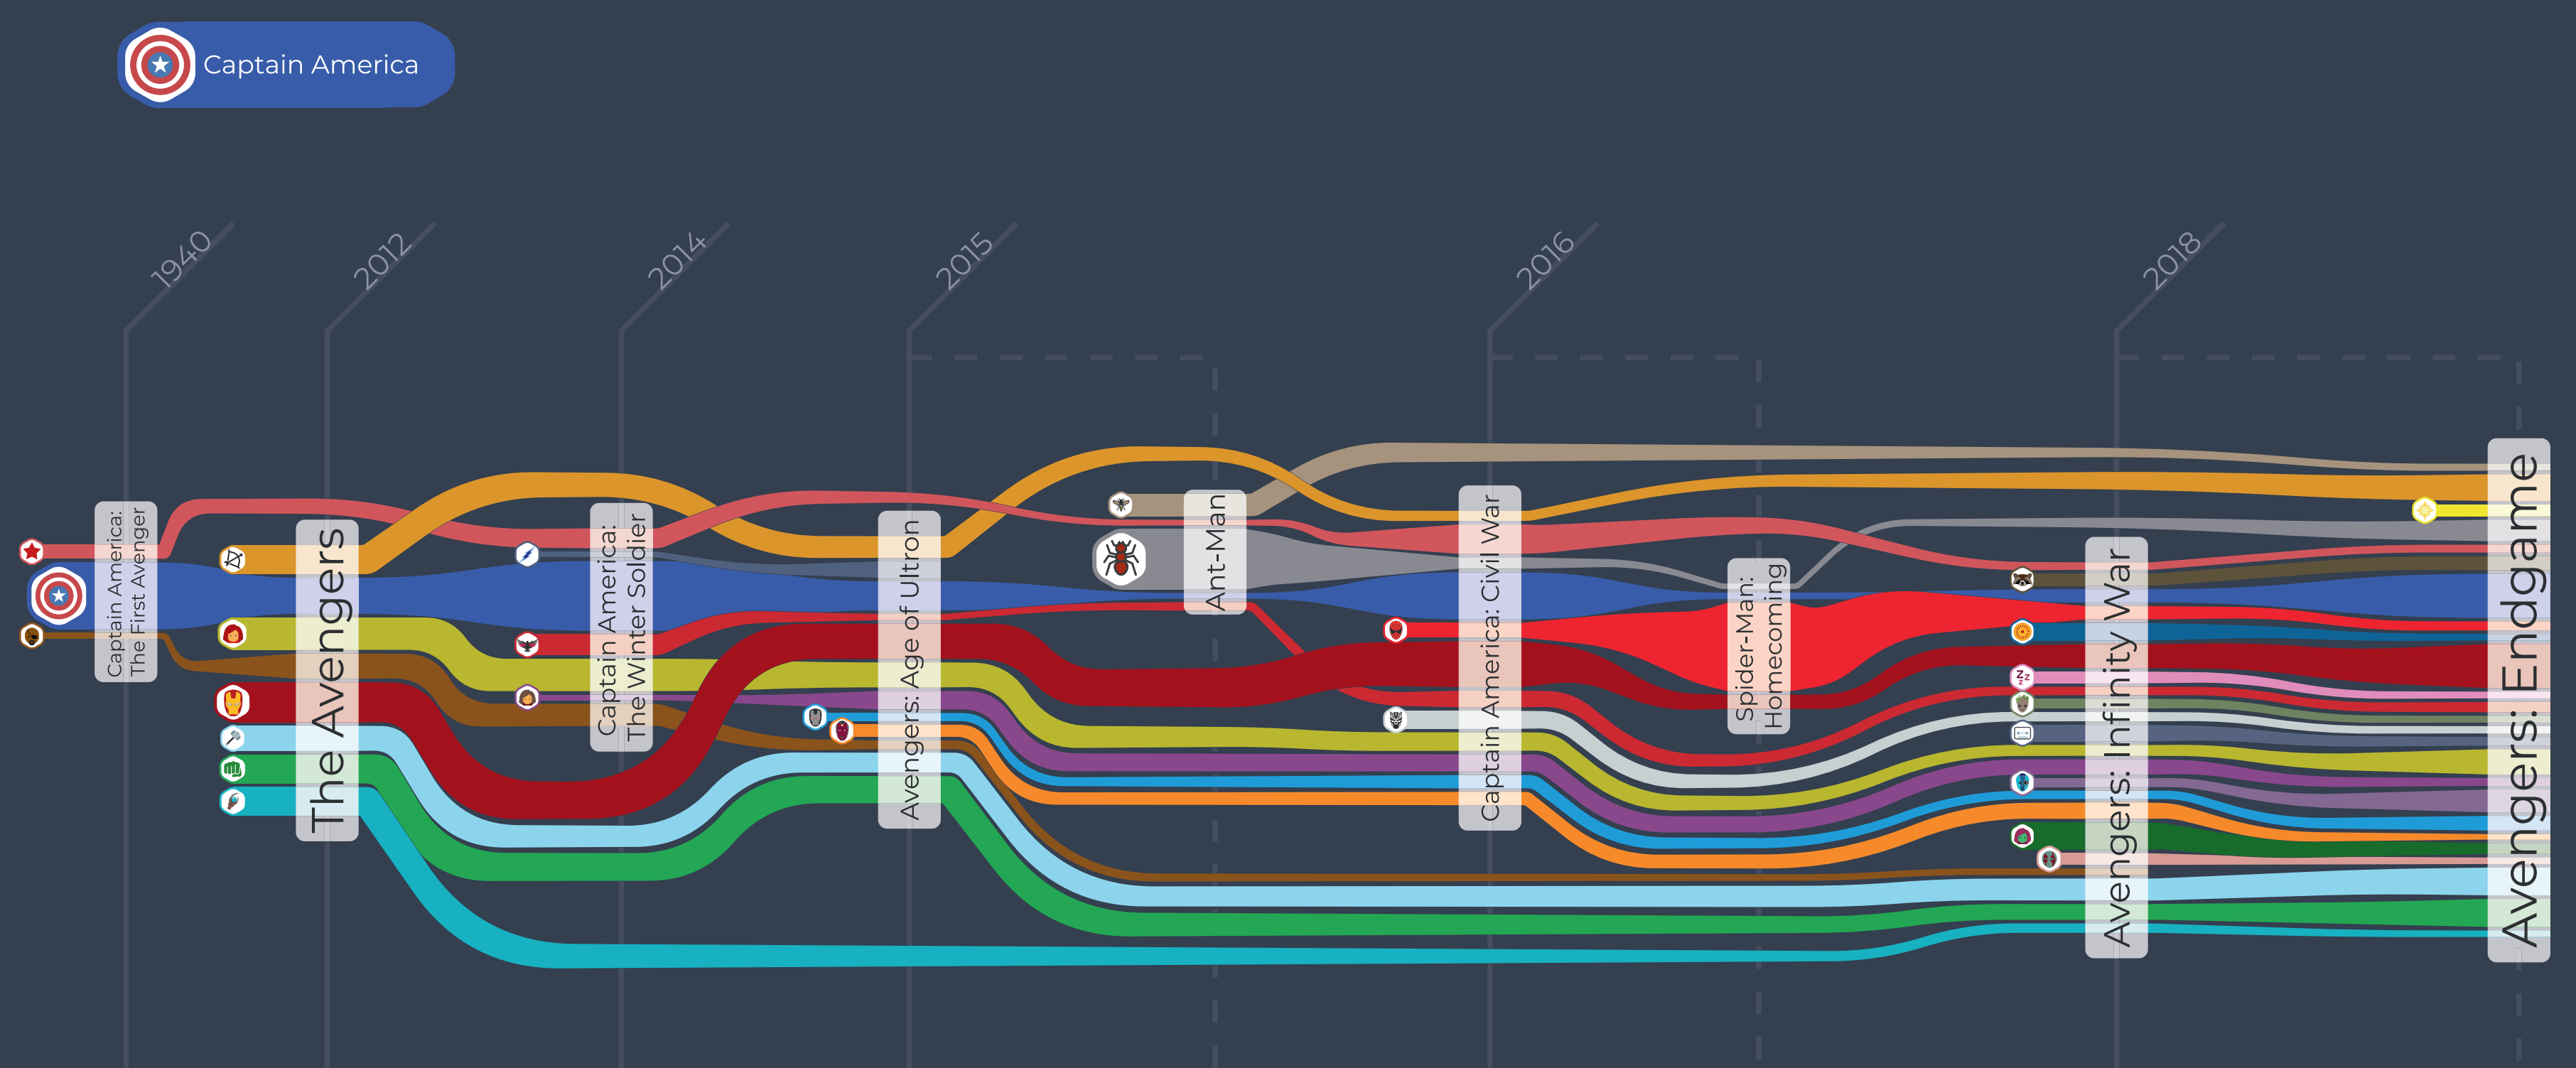

yworks
the diagramming experts

Graph Drawing Contest 2019 Marvel Cinematic Universe

- Ant-Man
- Black Panther
- Black Widow
- Captain America
- Captain Marvel
- Doctor Strange
- Drax the Destroyer
- Falcon
- Gamora
- Groot
- Hawkeye
- Hulk
- Iron Man
- Wasp
- Loki
- Mantis
- Nebula
- Nick Fury
- Odin
- Quicksilver
- Rocket Raccoon
- Scarlet Witch
- Spider-Man
- Star-Lord
- Thor
- Vision
- War Machine
- Winter Soldier

In this visualization of the Marvel Cinematic Universe and its characters, we've arranged all movies in their in-universe timeline. Characters are shown as edges that pass through the movies they appear in. The thickness of edges models the relative screen time of characters within a movie. The overall layout is automatically computed and uses yFiles support for Sugiyama-style graph drawing with several adjustments and enhancements for parts of the graph. The accompanying interactive application also allows to filter the graph by character or film series.

www.yworks.com/marvel

Hulk