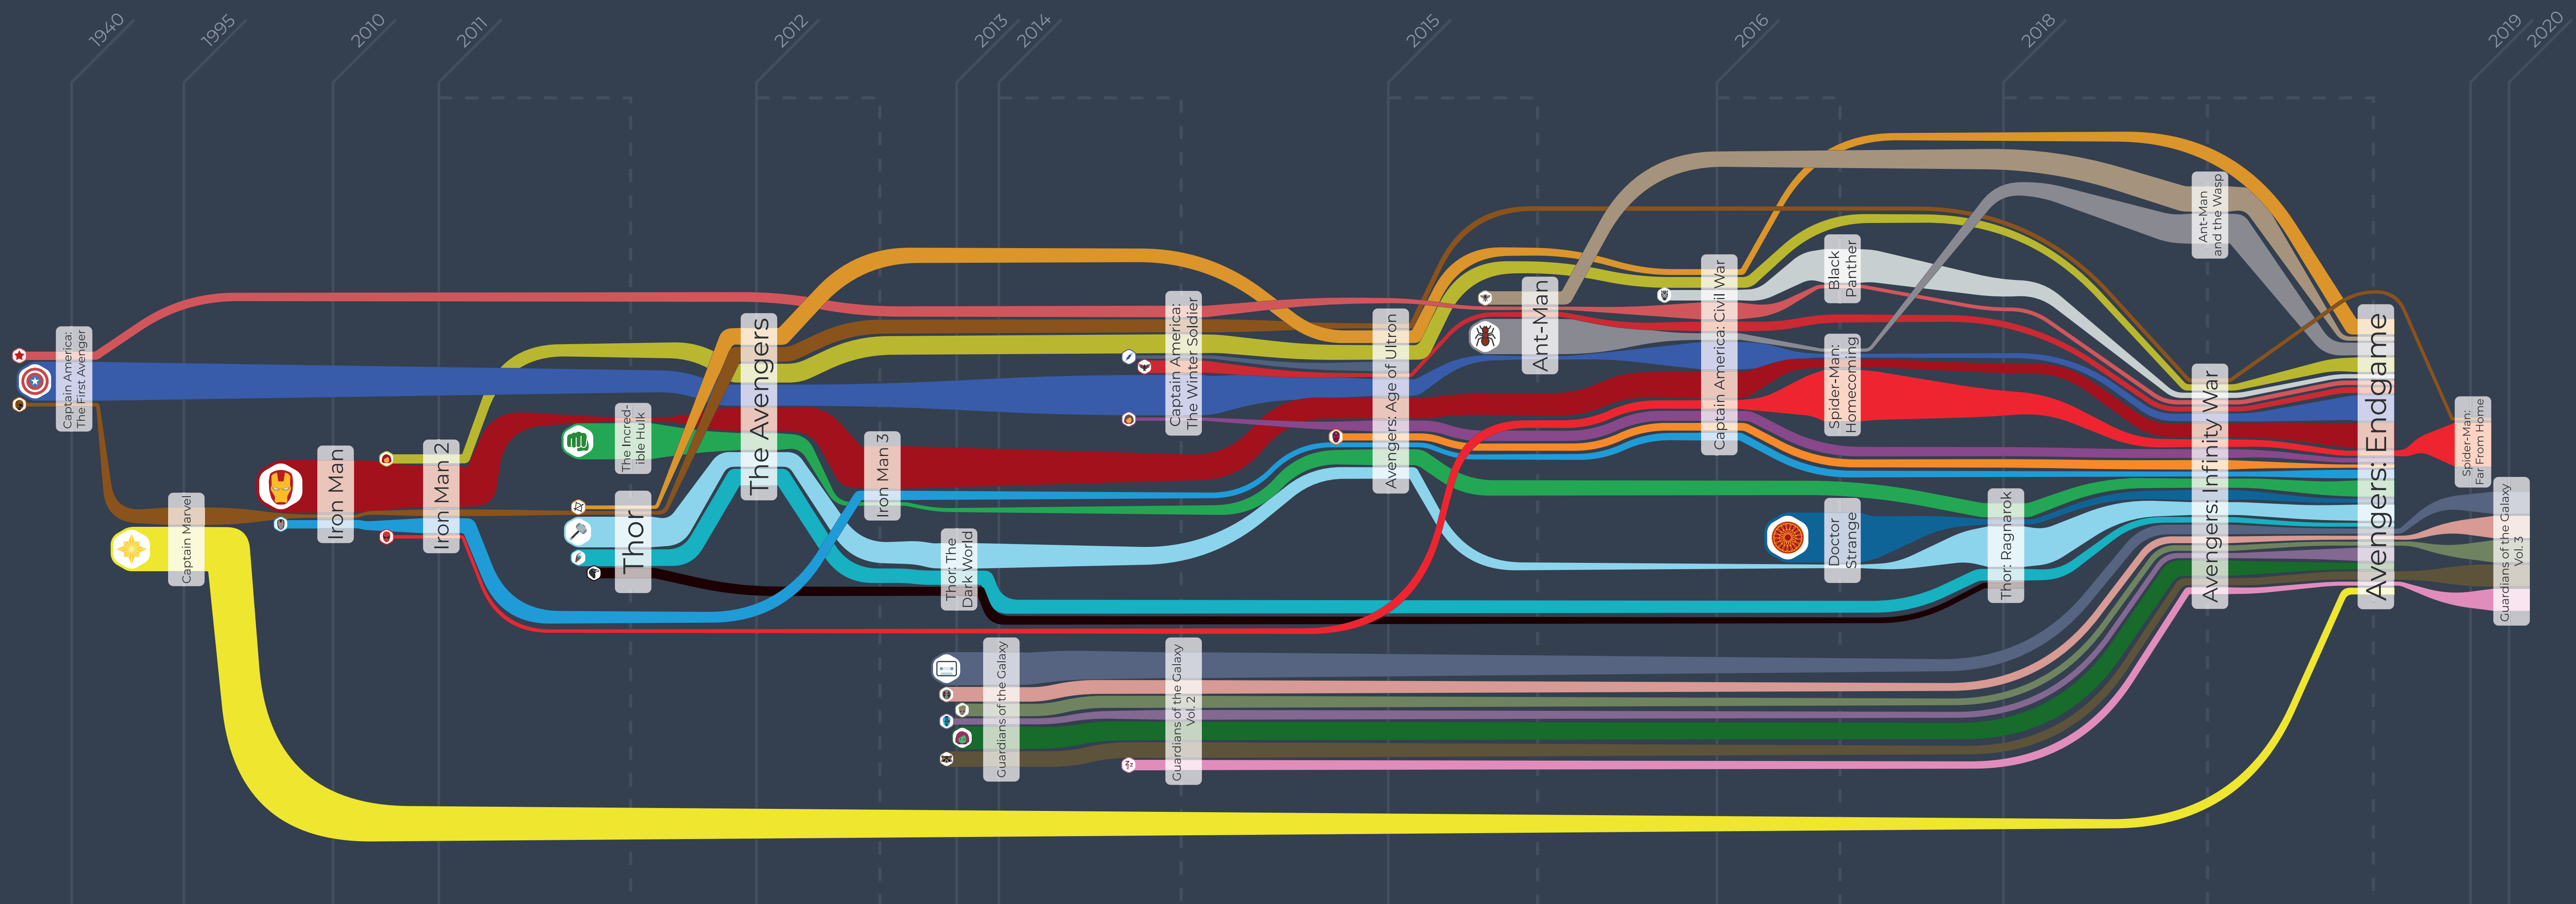

yworks
the diagramming experts

Graph Drawing Contest 2019 Marvel Cinematic Universe

- Ant-Man
- Black Panther
- Black Widow
- Captain America
- Captain Marvel
- Doctor Strange
- Drax the Destroyer
- Falcon
- Gamora
- Groot
- Hawkeye
- Hulk
- Iron Man
- Wasp
- Loki
- Mantis
- Nebula
- Nick Fury
- Odin
- Quicksilver
- Rocket Raccoon
- Scarlet Witch
- Spider-Man
- Star-Lord
- Thor
- Vision
- War Machine
- Winter Soldier

In this visualization of the Marvel Cinematic Universe and its characters, we've arranged all movies in their in-universe timeline. Characters are shown as edges that pass through the movies they appear in. The thickness of edges models the relative screen time of characters within a movie. The overall layout is automatically computed and uses yFiles support for Sugiyama-style graph drawing with several adjustments and enhancements for parts of the graph. The accompanying interactive application also allows to filter the graph by character or film series.